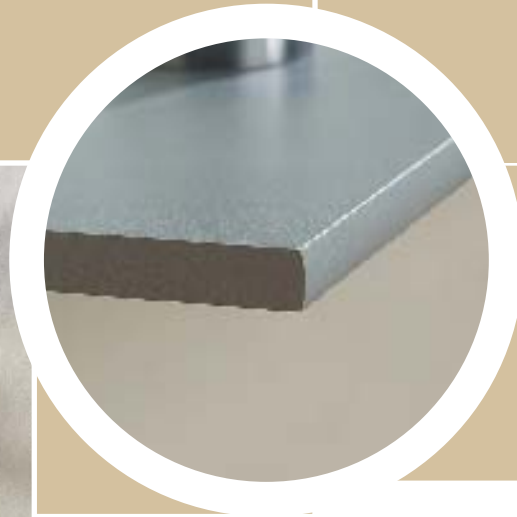

- mini glashylder 15 cm. dybde

- experience all the many possibilities for individual decoration with TEOK wall design-

-wall "grippers" are very flexible, and fits any shelf

-the aluminium rails, gives the shelves a unique design